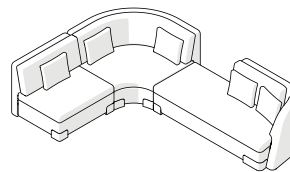

SEAT HEIGHT

Each module's seat height is: 40cm | 15 3/4"

HARDWARE

Connection hardware will be provided to fix the individual modules into the configuration ordered.

MODULES

ALBIREO SOFA BY ANTHONY GUERREE

Each module's seat height is: 40cm | 15 3/4"

COMMON CONFIGURATIONS

ALBIREO SOFA BY ANTHONY GUERREE

Tick your chosen configuration. Each module's seat height is: 40cm | 15 3/4"

182 12L (SL + J + LR)

W329 × L249 × H80 cm

W129 1/2 × L98 × H31 1/2 "

182 12R (LL + J + SR)

W329 × L249 × H80 cm

W129 1/2 × L98 × H31 1/2 "

182 13L (G + J + LR)

W329 × L224 × H80 cm

W129 1/2 × L88 1/5 × H31 1/2 "

182 13R (LL + J + G)

W329 × L224 × H80 cm

W129 1/2 × L88 1/5 × H31 1/2 "

COMMON CONFIGURATIONS

ALBIREO SOFA BY ANTHONY GUERREE

Tick your chosen configuration. Each module's seat height is: 40cm | 15 3/4"

182 14R (LL + T + J + G + J + G + T)
W329 × L361 × H80 cm
W129 1/2 × D142 1/8 × H31 1/2 "