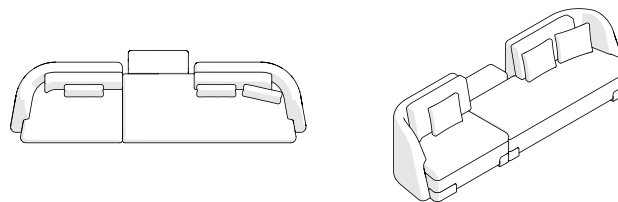

*Note: the width and depth as listed pertain to the upper surface of the table

182J CORNER
W124 × D124 × H80 cm
W48 4/5 × D48 4/5 × H31 1/2 "

COMMON CONFIGURATIONS

ALBIREO SOFA BY ANTHONY GUERREE

Tick your chosen configuration. Each module's seat height is: 40cm | 15 3/4"

182 03R (SL + G + MR)
W390 × D105 × H80 cm
W153 1/2 × D41 1/3 × H31 1/2 "

182 03L (ML + G + SR)
W390 × D105 × H80 cm
W153 1/2 × D41 1/3 × H31 1/2 "

COMMON CONFIGURATIONS

ALBIREO SOFA BY ANTHONY GUERREE

Tick your chosen configuration. Each module's seat height is: 40cm | 15 3/4"

182 04 (ML + G + MR)
W430 × D105 × H80 cm
W169 1/3 × D41 1/3 × H31 1/2 "

182 05R (SL + LR)
W330 × D90 × H80 cm
W130 × D35 2/5 × H31 1/2 "

182 05L (LL + SR)
W330 × D90 × H80 cm
W130 × D35 2/5 × H31 1/2 "

182 06R (SL + LR + T)
W330 × D103 × H80 cm
W130 × D40 2/3 × H31 1/2 "

182 06L (LL + SR + T)
W330 × D103 × H80 cm
W130 × D40 2/3 × H31 1/2 "

COMMON CONFIGURATIONS

ALBIREO SOFA BY ANTHONY GUERREE

Tick your chosen configuration. Each module's seat height is: 40cm | 15 3/4"