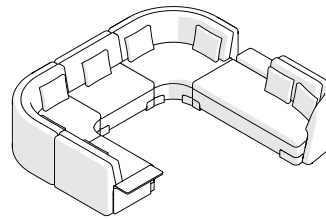

182 14L (T + G + J + G + J + LR + T)
W329 × L361 × H80 cm
W129 1/2 × D142 1/8 × H31 1/2 "