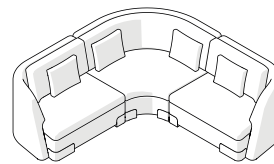

SEAT HEIGHT

Each module's seat height is: 40cm | 15 3/4"

HARDWARE

Connection hardware will be provided to fix the individual modules into the configuration ordered.

MODULES

ALBIREO SOFA BY ANTHONY GUERREE

Each module's seat height is: 40cm | 15 3/4"

182 06R (SL + LR + T)
W330 × D103 × H80 cm
W130 × D40 2/3 × H31 1/2 "

182 06L (LL + SR + T)
W330 × D103 × H80 cm
W130 × D40 2/3 × H31 1/2 "

COMMON CONFIGURATIONS

ALBIREO SOFA BY ANTHONY GUERREE

Tick your chosen configuration. Each module's seat height is: 40cm | 15 3/4"

182 07R (G + LR)
W305 × D90 × H80 cm
W120 × D35 2/5 × H31 1/2 "

182 07L (LL + G)
W305 × D90 × H80 cm
W120 × D35 2/5 × H31 1/2 "

182 08R (ML + J)
W289 × D124 × H80 cm
W113 4/5 × D48 4/5 × H31 1/2 "

182 08L (J + MR)
W289 × D124 × H80 cm
W113 4/5 × D48 4/5 × H31 1/2 "

182 09 (SL + J + SR)
W249 × D249 × H80 cm
W98 × D98 × H31 1/2 "

COMMON CONFIGURATIONS

ALBIREO SOFA BY ANTHONY GUERREE

Tick your chosen configuration. Each module's seat height is: 40cm | 15 3/4"

182 10R (ML + J + SR)
W289 × L249 × H80 cm
W113 4/5 × D98 × H31 1/2 "