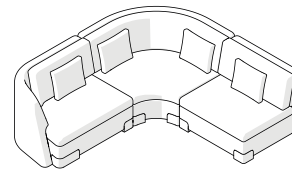

SEAT HEIGHT

Each module's seat height is: 40cm | 15 3/4"

HARDWARE

Connection hardware will be provided to fix the individual modules into the configuration ordered.

MODULES

ALBIREO SOFA BY ANTHONY GUERREE

Each module's seat height is: 40cm | 15 3/4"

182 09 (SL + J + SR)
W249 × D249 × H80 cm
W98 × D98 × H31 1/2 "

COMMON CONFIGURATIONS

ALBIREO SOFA BY ANTHONY GUERREE

Tick your chosen configuration. Each module's seat height is: 40cm | 15 3/4"

182 10R (ML + J + SR)
W289 × L249 × H80 cm
W113 4/5 × D98 × H31 1/2 "

182 10L (SL + J + MR)
W289 × L249 × H80 cm
W113 4/5 × D98 × H31 1/2 "

182 11R (SL + J + G)
W249 × L224 × H80 cm
W98 × L88 1/5 × H31 1/2 "

182 11L (G + J + SR)
W249 × L224 × H80 cm
W98 × L88 1/5 × H31 1/2 "

COMMON CONFIGURATIONS

ALBIREO SOFA BY ANTHONY GUERREE

Tick your chosen configuration. Each module's seat height is: 40cm | 15 3/4"

182 12L (SL + J + LR)

W329 × L249 × H80 cm

W129 1/2 × L98 × H31 1/2 "

182 12R (LL + J + SR)