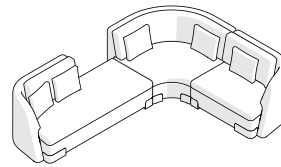

182 12R (LL + J + SR)

W329 × L249 × H80 cm

W129 1/2 × L98 × H31 1/2 "