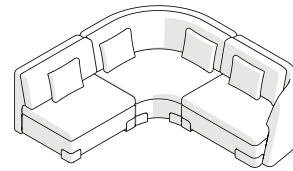

182 06R (SL + LR + T)
W330 × D103 × H80 cm
W130 × D40 2/3 × H31 1/2 "

182 06L (LL + SR + T)
W330 × D103 × H80 cm
W130 × D40 2/3 × H31 1/2 "

COMMON CONFIGURATIONS

ALBIREO SOFA BY ANTHONY GUERREE

Tick your chosen configuration. Each module's seat height is: 40cm | 15 3/4"

182 09 (SL + J + SR)
W249 × D249 × H80 cm
W98 × D98 × H31 1/2 "

COMMON CONFIGURATIONS

ALBIREO SOFA BY ANTHONY GUERREE

Tick your chosen configuration. Each module's seat height is: 40cm | 15 3/4"

182 10R (ML + J + SR)
W289 × L249 × H80 cm
W113 4/5 × D98 × H31 1/2 "

182 10L (SL + J + MR)
W289 × L249 × H80 cm
W113 4/5 × D98 × H31 1/2 "

182 11R (SL + J + G)
W249 × L224 × H80 cm
W98 × L88 1/5 × H31 1/2 "

182 11L (G + J + SR)
W249 × L224 × H80 cm
W98 × L88 1/5 × H31 1/2 "

COMMON CONFIGURATIONS

ALBIREO SOFA BY ANTHONY GUERREE

Tick your chosen configuration. Each module's seat height is: 40cm | 15 3/4"

182 12L (SL + J + LR)

W329 × L249 × H80 cm

W129 1/2 × L98 × H31 1/2 "

182 12R (LL + J + SR)