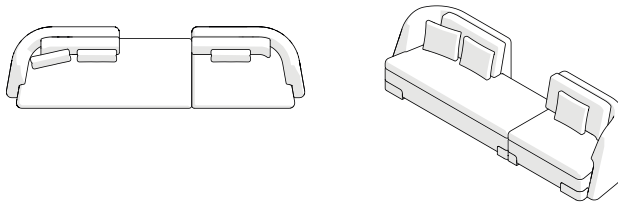

*Note: the width and depth as listed pertain to the upper surface of the table

182J CORNER
W124 × D124 × H80 cm
W48 4/5 × D48 4/5 × H31 1/2 "

COMMON CONFIGURATIONS

ALBIREO SOFA BY ANTHONY GUERREE

Tick your chosen configuration. Each module's seat height is: 40cm | 15 3/4"

182 01L (ML + SR)
W290 × D105 × H80 cm
W114 1/5 × D41 1/3 × H31 1/2 "

182 01R (SL + MR)
W290 × D105 × H80 cm
W114 1/5 × D41 1/3 × H31 1/2 "

182 02 (ML + MR)
W330 × D105 × H80 cm
W130 × D41 1/3 × H31 1/2 "

182 03R (SL + G + MR)
W390 × D105 × H80 cm
W153 1/2 × D41 1/3 × H31 1/2 "

182 03L (ML + G + SR)
W390 × D105 × H80 cm
W153 1/2 × D41 1/3 × H31 1/2 "

COMMON CONFIGURATIONS

ALBIREO SOFA BY ANTHONY GUERREE

Tick your chosen configuration. Each module's seat height is: 40cm | 15 3/4"

182 06R (SL + LR + T)
W330 × D103 × H80 cm
W130 × D40 2/3 × H31 1/2 "

182 06L (LL + SR + T)
W330 × D103 × H80 cm
W130 × D40 2/3 × H31 1/2 "

COMMON CONFIGURATIONS

ALBIREO SOFA BY ANTHONY GUERREE

Tick your chosen configuration. Each module's seat height is: 40cm | 15 3/4"