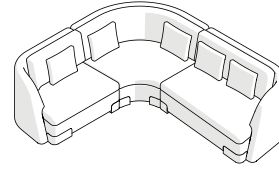

182 07R (G + LR)
W305 × D90 × H80 cm
W120 × D35 2/5 × H31 1/2 "

182 07L (LL + G)
W305 × D90 × H80 cm
W120 × D35 2/5 × H31 1/2 "

182 08R (ML + J)
W289 × D124 × H80 cm
W113 4/5 × D48 4/5 × H31 1/2 "

182 08L (J + MR)
W289 × D124 × H80 cm
W113 4/5 × D48 4/5 × H31 1/2 "

182 09 (SL + J + SR)
W249 × D249 × H80 cm
W98 × D98 × H31 1/2 "

COMMON CONFIGURATIONS

ALBIREO SOFA BY ANTHONY GUERREE

Tick your chosen configuration. Each module's seat height is: 40cm | 15 3/4"

182 10R (ML + J + SR)
W289 × L249 × H80 cm
W113 4/5 × D98 × H31 1/2 "

182 10L (SL + J + MR)
W289 × L249 × H80 cm
W113 4/5 × D98 × H31 1/2 "

182 11R (SL + J + G)
W249 × L224 × H80 cm
W98 × L88 1/5 × H31 1/2 "

182 11L (G + J + SR)
W249 × L224 × H80 cm
W98 × L88 1/5 × H31 1/2 "

COMMON CONFIGURATIONS

ALBIREO SOFA BY ANTHONY GUERREE

Tick your chosen configuration. Each module's seat height is: 40cm | 15 3/4"

182 12L (SL + J + LR)

W329 × L249 × H80 cm

W129 1/2 × L98 × H31 1/2 "

182 12R (LL + J + SR)