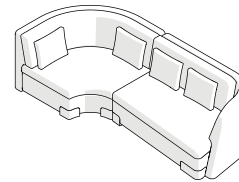

182 03R (SL + G + MR)
W390 × D105 × H80 cm
W153 1/2 × D41 1/3 × H31 1/2 "

182 03L (ML + G + SR)
W390 × D105 × H80 cm
W153 1/2 × D41 1/3 × H31 1/2 "

COMMON CONFIGURATIONS

ALBIREO SOFA BY ANTHONY GUERREE

Tick your chosen configuration. Each module's seat height is: 40cm | 15 3/4"

182 06R (SL + LR + T)
W330 × D103 × H80 cm
W130 × D40 2/3 × H31 1/2 "

182 06L (LL + SR + T)
W330 × D103 × H80 cm
W130 × D40 2/3 × H31 1/2 "

COMMON CONFIGURATIONS

ALBIREO SOFA BY ANTHONY GUERREE

Tick your chosen configuration. Each module's seat height is: 40cm | 15 3/4"

182 07R (G + LR)
W305 × D90 × H80 cm
W120 × D35 2/5 × H31 1/2 "

182 07L (LL + G)
W305 × D90 × H80 cm
W120 × D35 2/5 × H31 1/2 "

182 08R (ML + J)
W289 × D124 × H80 cm
W113 4/5 × D48 4/5 × H31 1/2 "

182 08L (J + MR)
W289 × D124 × H80 cm
W113 4/5 × D48 4/5 × H31 1/2 "

182 09 (SL + J + SR)
W249 × D249 × H80 cm
W98 × D98 × H31 1/2 "

COMMON CONFIGURATIONS

ALBIREO SOFA BY ANTHONY GUERREE

Tick your chosen configuration. Each module's seat height is: 40cm | 15 3/4"

182 10R (ML + J + SR)
W289 × L249 × H80 cm
W113 4/5 × D98 × H31 1/2 "