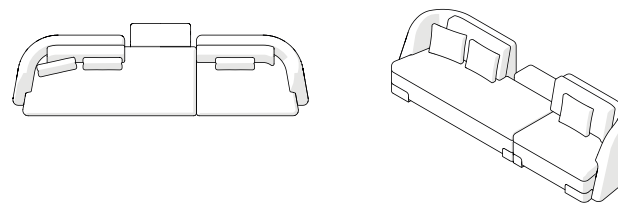

*Note: the width and depth as listed pertain to the upper surface of the table

182J CORNER
W124 × D124 × H80 cm
W48 4/5 × D48 4/5 × H31 1/2 "

COMMON CONFIGURATIONS

ALBIREO SOFA BY ANTHONY GUERREE

Tick your chosen configuration. Each module's seat height is: 40cm | 15 3/4"

182 03R (SL + G + MR)
W390 × D105 × H80 cm
W153 1/2 × D41 1/3 × H31 1/2 "

182 03L (ML + G + SR)
W390 × D105 × H80 cm
W153 1/2 × D41 1/3 × H31 1/2 "

COMMON CONFIGURATIONS

ALBIREO SOFA BY ANTHONY GUERREE

Tick your chosen configuration. Each module's seat height is: 40cm | 15 3/4"

182 04 (ML + G + MR)
W430 × D105 × H80 cm
W169 1/3 × D41 1/3 × H31 1/2 "

182 05R (SL + LR)
W330 × D90 × H80 cm
W130 × D35 2/5 × H31 1/2 "

182 05L (LL + SR)
W330 × D90 × H80 cm
W130 × D35 2/5 × H31 1/2 "

182 06R (SL + LR + T)
W330 × D103 × H80 cm
W130 × D40 2/3 × H31 1/2 "

182 06L (LL + SR + T)
W330 × D103 × H80 cm
W130 × D40 2/3 × H31 1/2 "

COMMON CONFIGURATIONS

ALBIREO SOFA BY ANTHONY GUERREE

Tick your chosen configuration. Each module's seat height is: 40cm | 15 3/4"