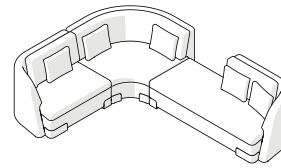

SEAT HEIGHT

Each module's seat height is: 40cm | 15 3/4"

HARDWARE

Connection hardware will be provided to fix the individual modules into the configuration ordered.

MODULES

ALBIREO SOFA BY ANTHONY GUERREE

Each module's seat height is: 40cm | 15 3/4"

182 10L (SL + J + MR)
W289 × L249 × H80 cm
W113 4/5 × D98 × H31 1/2 "

182 11R (SL + J + G)
W249 × L224 × H80 cm
W98 × L88 1/5 × H31 1/2 "

182 11L (G + J + SR)
W249 × L224 × H80 cm
W98 × L88 1/5 × H31 1/2 "

COMMON CONFIGURATIONS

ALBIREO SOFA BY ANTHONY GUERREE

Tick your chosen configuration. Each module's seat height is: 40cm | 15 3/4"

182 12L (SL + J + LR)

W329 × L249 × H80 cm

W129 1/2 × L98 × H31 1/2 "

182 12R (LL + J + SR)

COMMON CONFIGURATIONS

ALBIREO SOFA BY ANTHONY GUERREE

Tick your chosen configuration. Each module's seat height is: 40cm | 15 3/4"

182 14R (LL + T + J + G + J + G + T)
W329 × L361 × H80 cm
W129 1/2 × D142 1/8 × H31 1/2 "