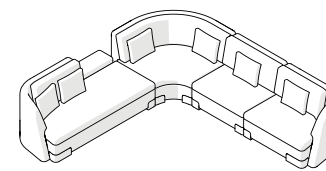

182 15 L (LL + T + J + G + SR)
W329 × L362 × H80 cm
W129 1/2 × D142 1/2 × H31 1/2 "