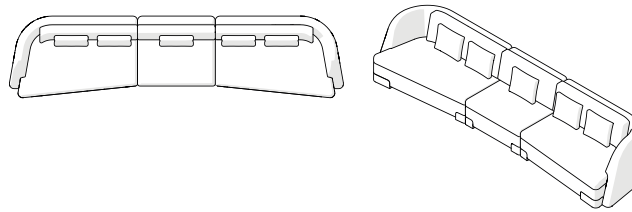

COMMON CONFIGURATIONS

ALBIREO SOFA BY ANTHONY GUERREE

Tick your chosen configuration. Each module's seat height is: 40cm | 15 3/4"

182 04 (ML + G + MR)
W430 × D105 × H80 cm
W169 1/3 × D41 1/3 × H31 1/2 "