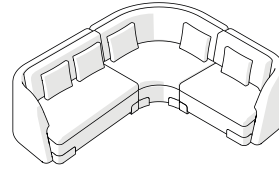

SEAT HEIGHT

Each module's seat height is: 40cm | 15 3/4"

HARDWARE

Connection hardware will be provided to fix the individual modules into the configuration ordered.

MODULES

ALBIREO SOFA BY ANTHONY GUERREE

Each module's seat height is: 40cm | 15 3/4"

182 09 (SL + J + SR)
W249 × D249 × H80 cm
W98 × D98 × H31 1/2 "

COMMON CONFIGURATIONS

ALBIREO SOFA BY ANTHONY GUERREE

Tick your chosen configuration. Each module's seat height is: 40cm | 15 3/4"

182 10R (ML + J + SR)
W289 × L249 × H80 cm
W113 4/5 × D98 × H31 1/2 "

182 10L (SL + J + MR)
W289 × L249 × H80 cm
W113 4/5 × D98 × H31 1/2 "

182 11R (SL + J + G)
W249 × L224 × H80 cm
W98 × L88 1/5 × H31 1/2 "

182 11L (G + J + SR)
W249 × L224 × H80 cm
W98 × L88 1/5 × H31 1/2 "

COMMON CONFIGURATIONS

ALBIREO SOFA BY ANTHONY GUERREE

Tick your chosen configuration. Each module's seat height is: 40cm | 15 3/4"

182 12L (SL + J + LR)

W329 × L249 × H80 cm

W129 1/2 × L98 × H31 1/2 "

182 12R (LL + J + SR)