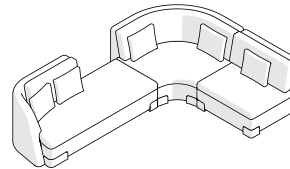

SEAT HEIGHT

Each module's seat height is: 40cm | 15 3/4"

HARDWARE

Connection hardware will be provided to fix the individual modules into the configuration ordered.

MODULES

ALBIREO SOFA BY ANTHONY GUERREE

Each module's seat height is: 40cm | 15 3/4"

COMMON CONFIGURATIONS

ALBIREO SOFA BY ANTHONY GUERREE

Tick your chosen configuration. Each module's seat height is: 40cm | 15 3/4"

182 12L (SL + J + LR)

W329 × L249 × H80 cm

W129 1/2 × L98 × H31 1/2 "

182 12R (LL + J + SR)

W329 × L249 × H80 cm

W129 1/2 × L98 × H31 1/2 "

182 13L (G + J + LR)

W329 × L224 × H80 cm

W129 1/2 × L88 1/5 × H31 1/2 "

182 13R (LL + J + G)

W329 × L224 × H80 cm

W129 1/2 × L88 1/5 × H31 1/2 "

COMMON CONFIGURATIONS

ALBIREO SOFA BY ANTHONY GUERREE

Tick your chosen configuration. Each module's seat height is: 40cm | 15 3/4"

182 14R (LL + T + J + G + J + G + T)
W329 × L361 × H80 cm
W129 1/2 × D142 1/8 × H31 1/2 "