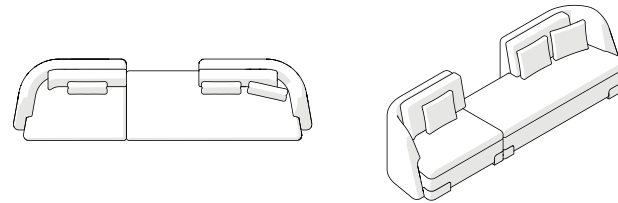

182 05R (SL + LR)
W330 × D90 × H80 cm
W130 × D35 2/5 × H31 1/2 "