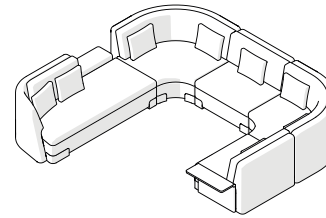

SEAT HEIGHT

Each module's seat height is: 40cm | 15 3/4"

HARDWARE

Connection hardware will be provided to fix the individual modules into the configuration ordered.

MODULES

ALBIREO SOFA BY ANTHONY GUERREE

Each module's seat height is: 40cm | 15 3/4"

COMMON CONFIGURATIONS

ALBIREO SOFA BY ANTHONY GUERREE

Tick your chosen configuration. Each module's seat height is: 40cm | 15 3/4"

182 12L (SL + J + LR)

W329 × L249 × H80 cm

W129 1/2 × L98 × H31 1/2 "

182 12R (LL + J + SR)

W329 × L249 × H80 cm

W129 1/2 × L98 × H31 1/2 "

182 13L (G + J + LR)

W329 × L224 × H80 cm

W129 1/2 × L88 1/5 × H31 1/2 "

182 13R (LL + J + G)

W329 × L224 × H80 cm

W129 1/2 × L88 1/5 × H31 1/2 "

COMMON CONFIGURATIONS

ALBIREO SOFA BY ANTHONY GUERREE

Tick your chosen configuration. Each module's seat height is: 40cm | 15 3/4"

182 14R (LL + T + J + G + J + G + T)
W329 × L361 × H80 cm
W129 1/2 × D142 1/8 × H31 1/2 "